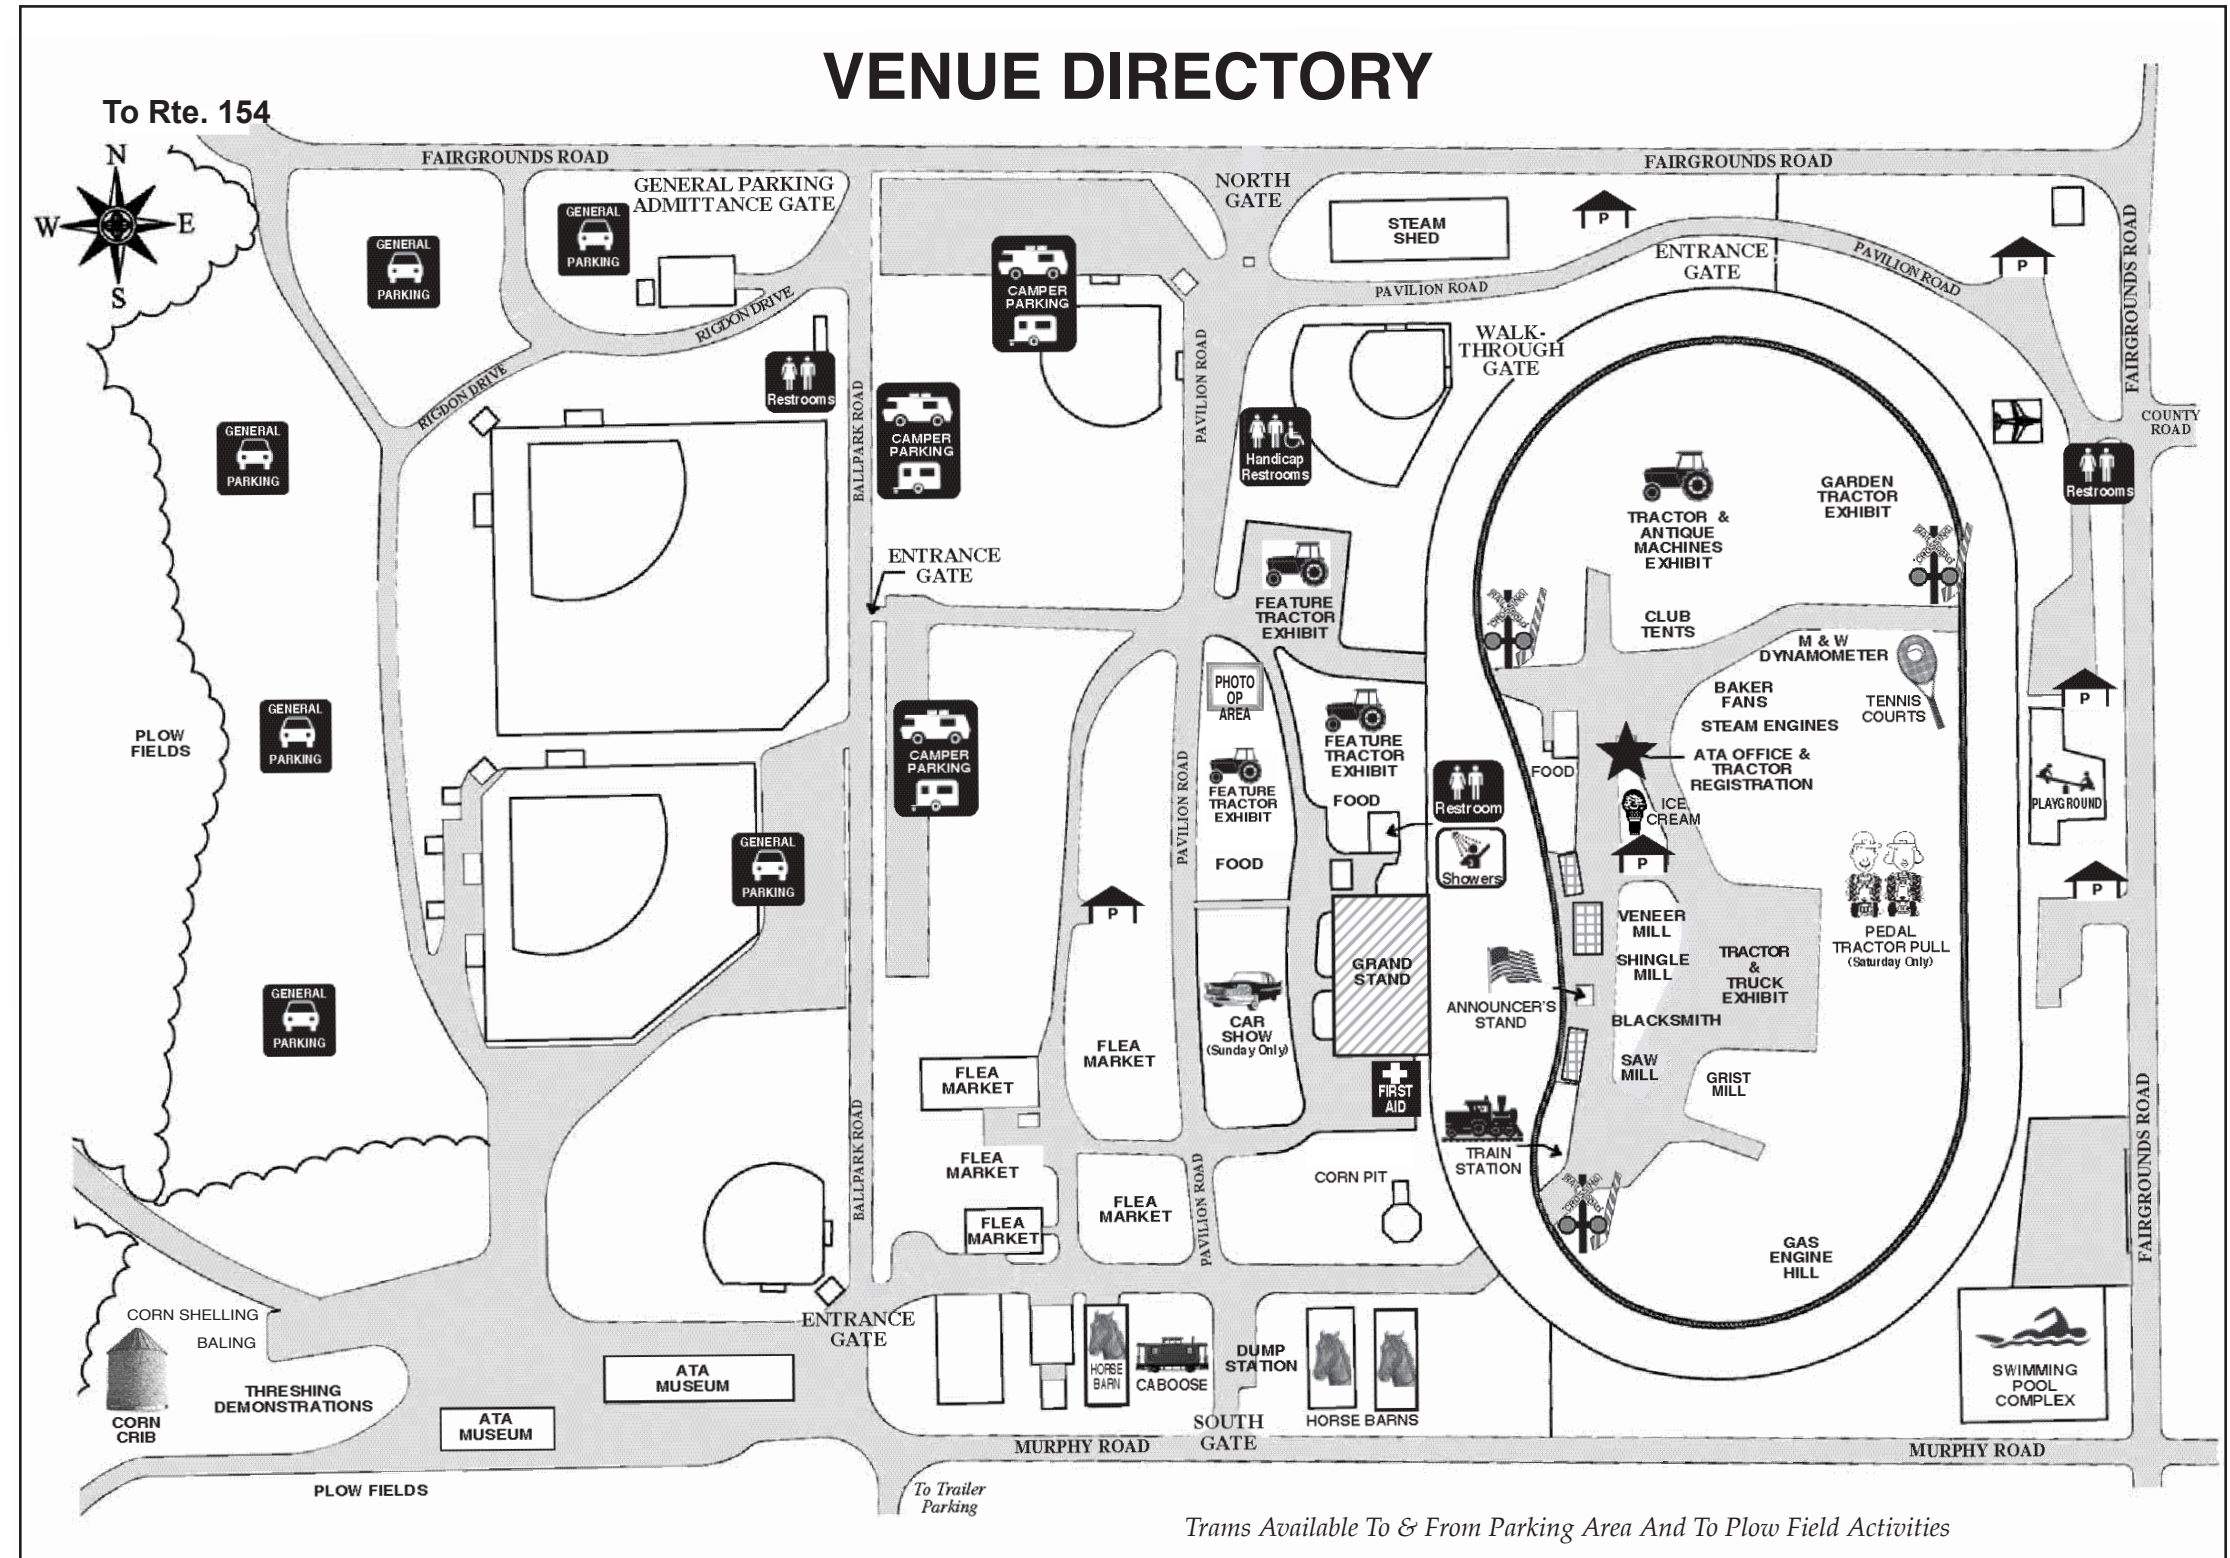

DAILY SCHEDULE OF EVENTS

American & Southern Illinois Miniature Steam Railroad
 Stationary Steam Demonstrations At North End Of Grounds
 Blacksmithing ~ Gas Engines In Operation ~ Grist Milling
 Rope Making Demonstration ~ Large Flea Market ~ Noon Whistle

Various Activities On The Grounds Run Concurrently. Times Listed Indicate Approximate Starting Only. Some Activities May Run At Additional Times.

Wednesday, August 16

Farm Horse Pull 6:30 pm • Admission \$5
 Horse Pull, Relays & Obstacle Course

Sunday, August 20

Church & Memorial Service • 8:00am
 In Stationary Steam Shed

Antique Tractor Pull 10:00 am Admission FREE

1970 Or Older Tractors ~ Weighted Classes ~ Southern Illinois Rules

Antique Auto Show & Swap Meet

LOCATED WEST OF GRANDSTAND
 Awarding Of Trophies 3:00 pm

VENUE DIRECTORY

Trams Available To & From Parking Area And To Plow Field Activities